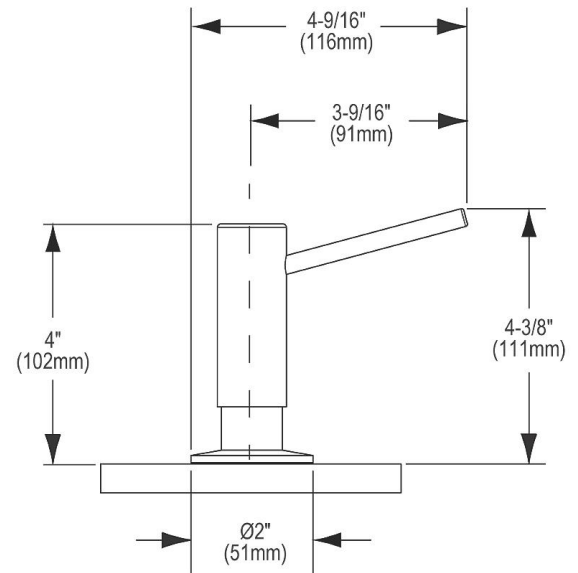

PART: _____ QTY: _____

PROJECT: _____

CONTACT: _____

DATE: _____

NOTES: _____

APPROVAL: _____

In keeping with our policy of continuing product improvement, Elkay reserves the right to change product specifications without notice. Please visit elkay.com for the most current version of Elkay product specification sheets. This specification describes an Elkay product with design, quality, and functional benefits to the user. When making a comparison of other producers' offerings, be certain these features are not overlooked.